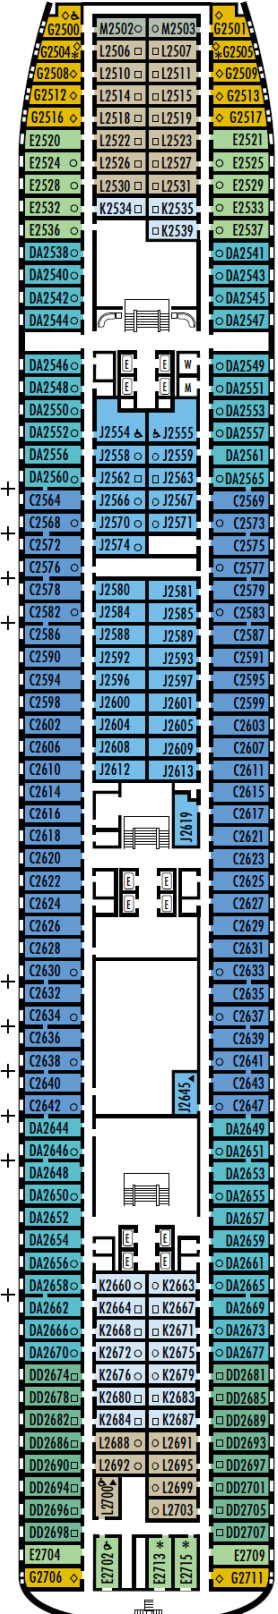

Dolphin Main Lower Promenade Promenade Upper Promenade

Verandah

Navigation

Lido

Sports

Sky