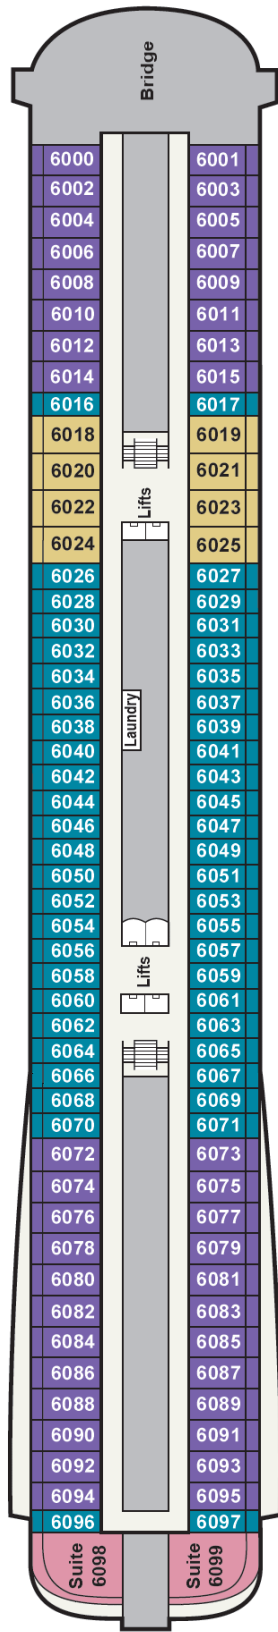

Deck E

Deck 1

Deck 2

Deck 3

Deck 4

360° Promenade 4 laps=1 mile

Deck 5

Deck 6

Deck 7

Deck 8

Deck 9