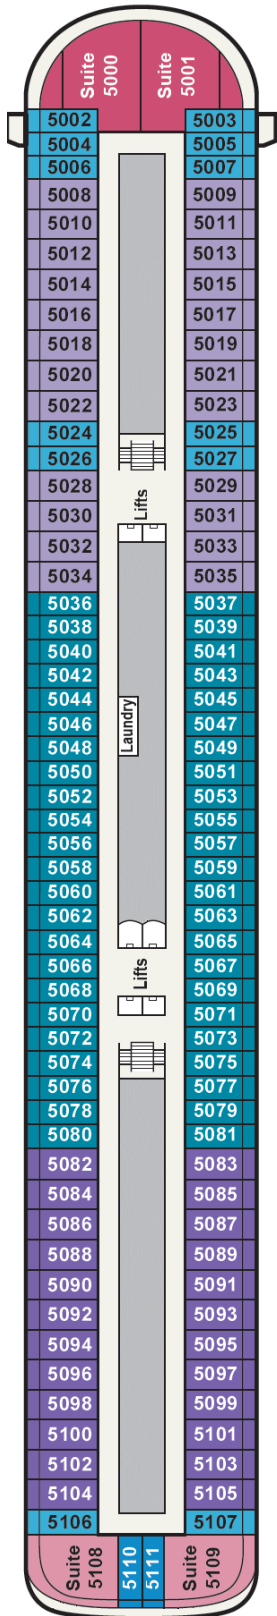

Deck E

Deck 1

Deck 2

Deck 3

Deck 4

360° Promenade 4 laps=1 mile

Deck 5

Deck 6

Deck 7

Deck 8

Deck 9