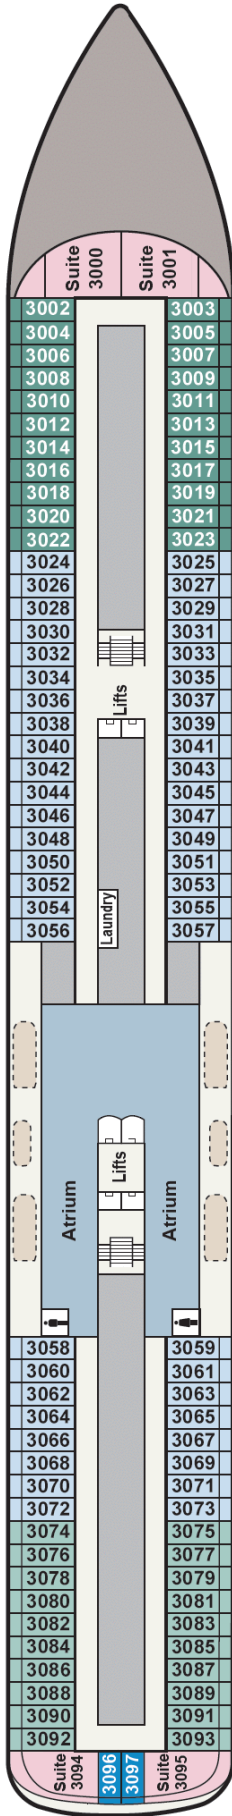

Deck E

Deck 1

Deck 2

Deck 3

Deck 4

360° Promenade 4 laps=1 mile

Deck 5

Deck 6

Deck 7

Deck 8

Deck 9