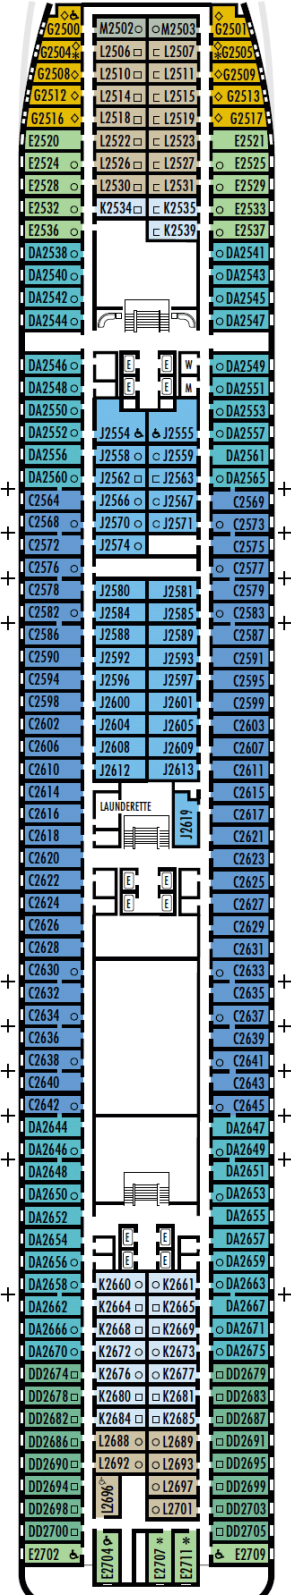

Dolphin Main Lower Promenade Promenade Upper Promenade

Verandah

Navigation

Lido

Sports

Sky