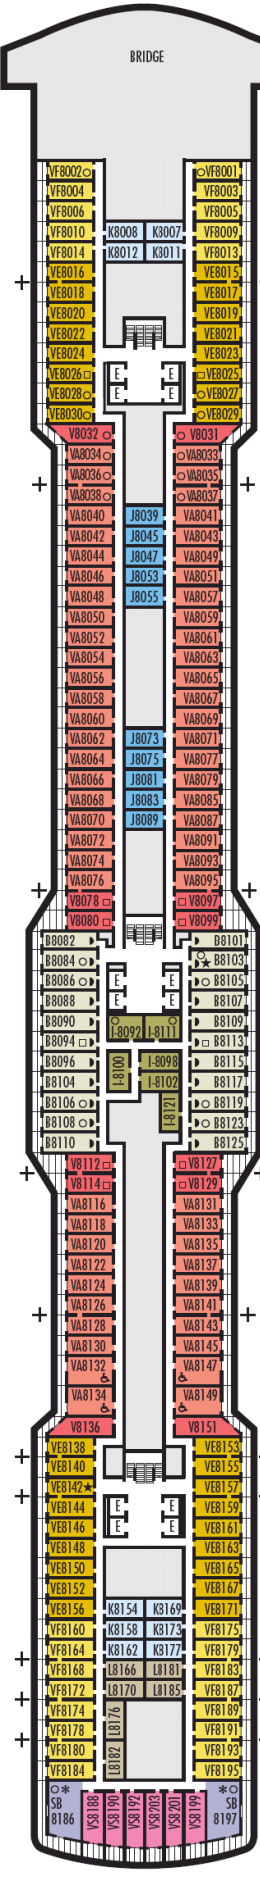

Main

Plaza

Promenade

Beethoven

Gershwin

Mozart

Schubert

Navigation

Lido

Panorama

Sun

Observation

Sky