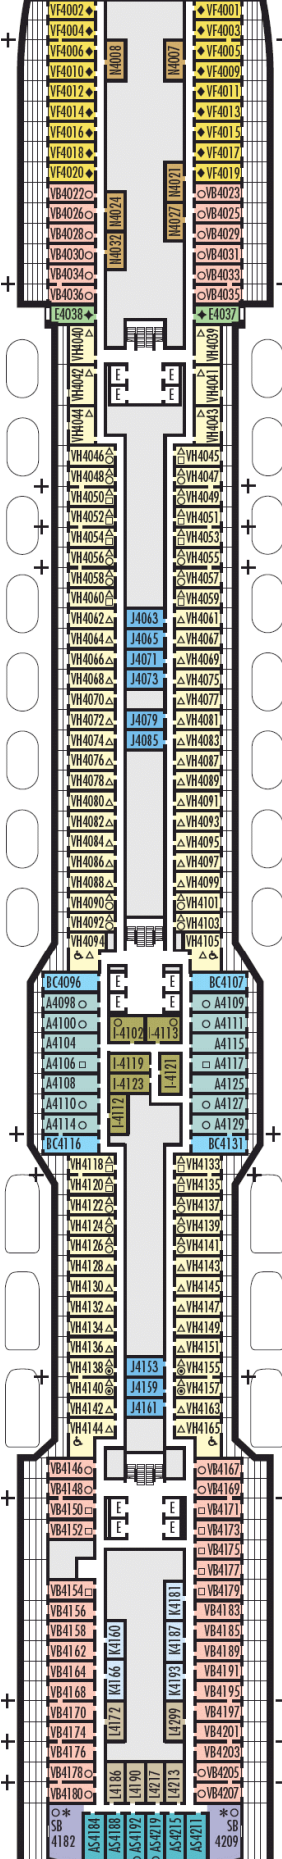

Main

Plaza

Promenade

Beethoven

Gershwin

Mozart

Schubert

Navigation

Lido

Panorama

Sun

Observation

Sky