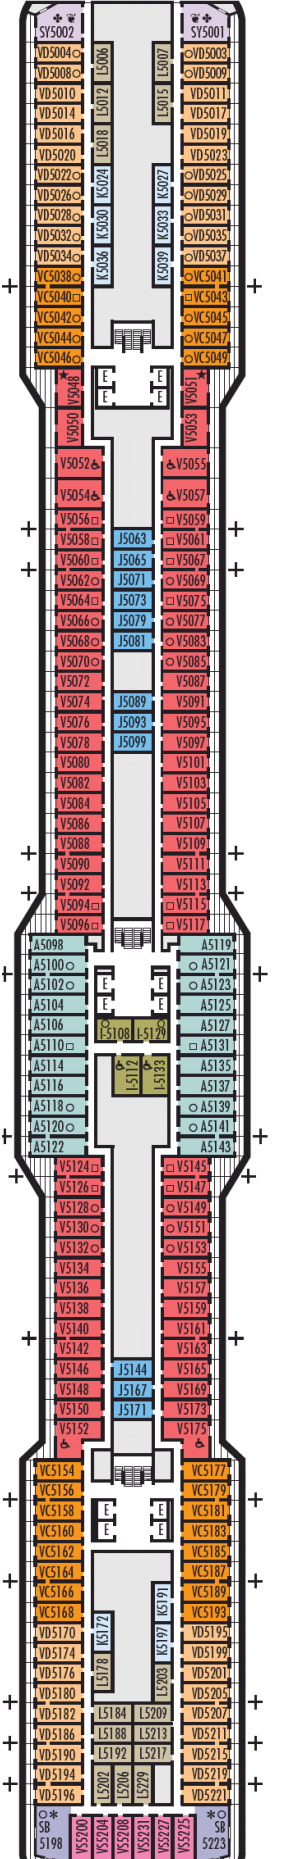

Main

Plaza

Promenade

Beethoven

Gershwin

Mozart

Schubert

Navigation

Lido

Panorama

Sun

Observation

Sky