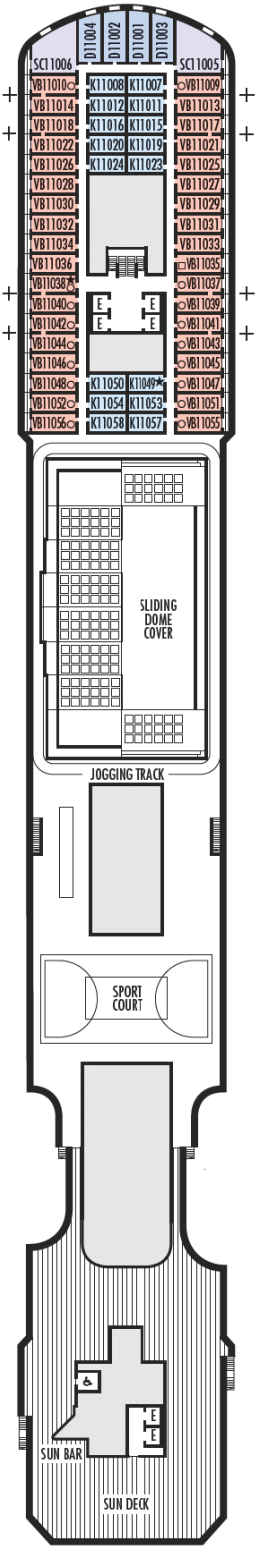

Main

Plaza

Promenade

Beethoven

Gershwin

Mozart

Schubert

Navigation

Lido

Panorama

Sun

Observation

Sky