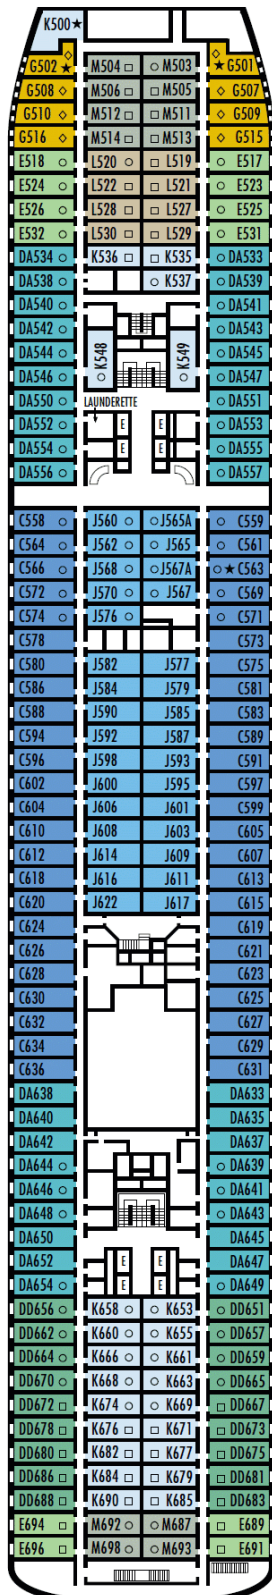

A Deck

Main

Lower Promenade

Promenade

Upper Promenade

Verandah

Navigation

Lido

Sports

Sky