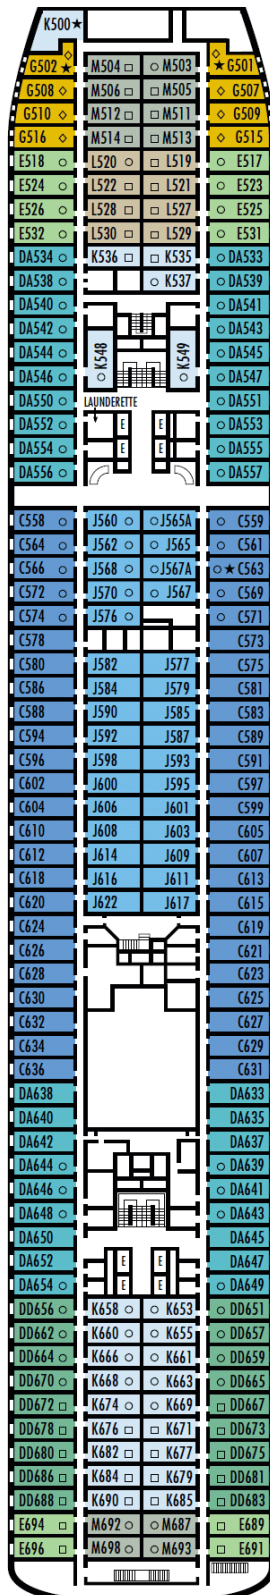

A Deck

Main

Lower Promenade

Promenade

Upper Promenade

Verandah

Navigation

Lido

Sports

Sky