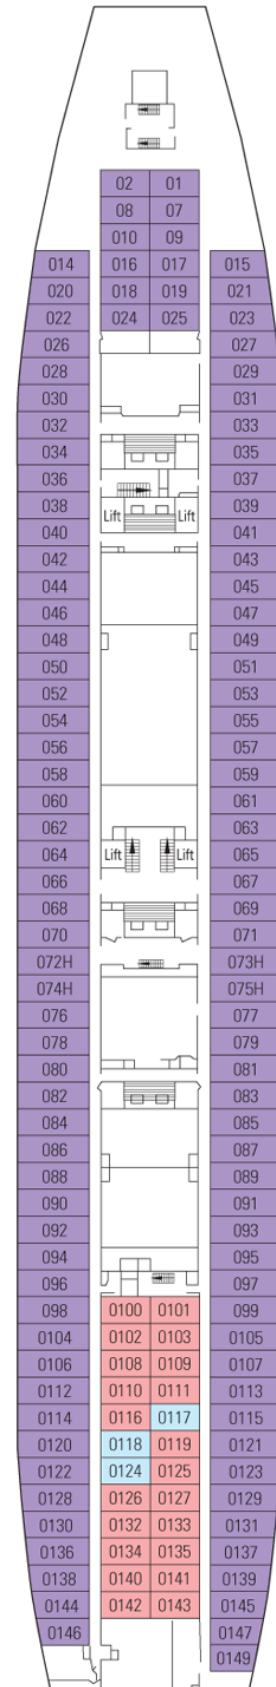

Bahamas

Restaurant

Oceanic

Continental

Premier

Lounge

Pool

Sun