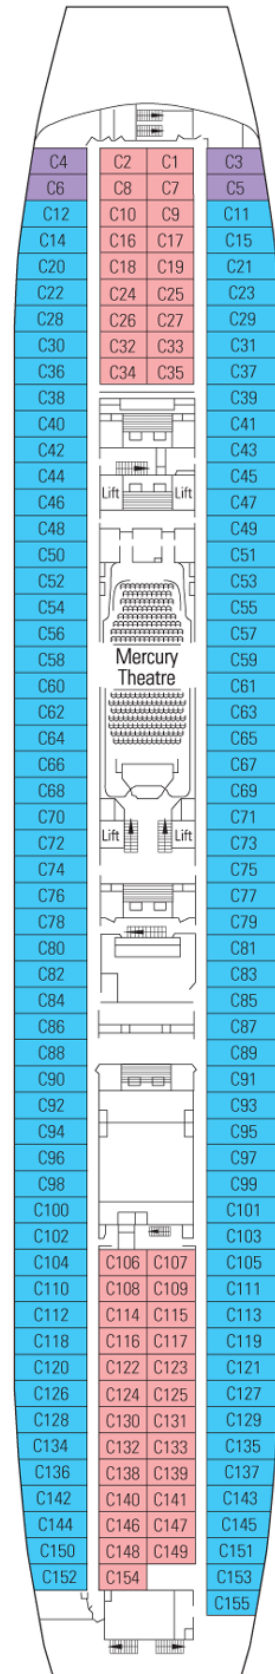

Bahamas

Restaurant

Oceanic

Continental

Premier

Lounge

Pool

Sun