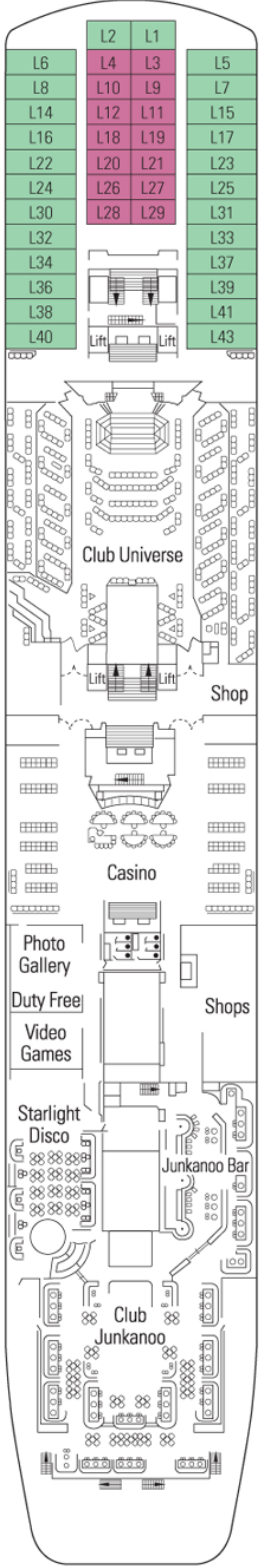

Bahamas

Restaurant

Oceanic

Continental

Premier

Lounge

Pool

Sun