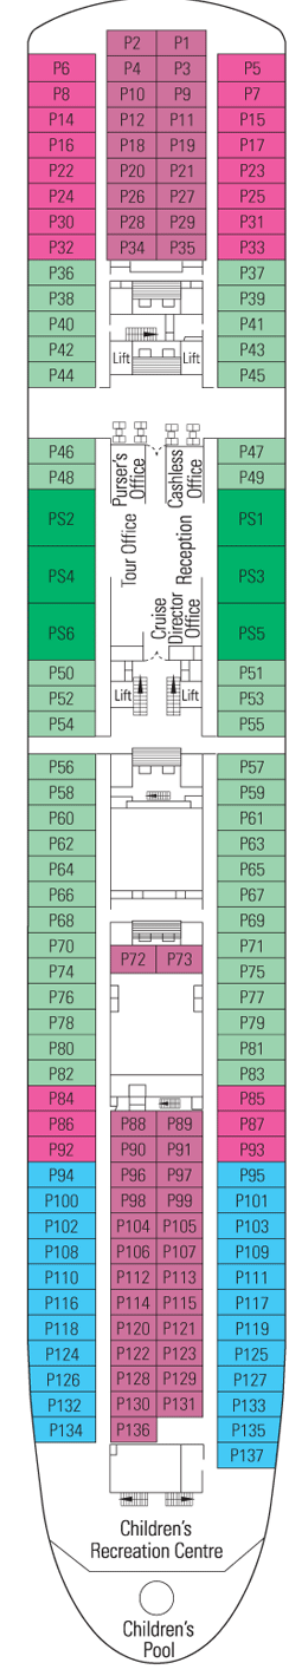

Bahamas

Restaurant

Oceanic

Continental

Premier

Lounge

Pool

Sun