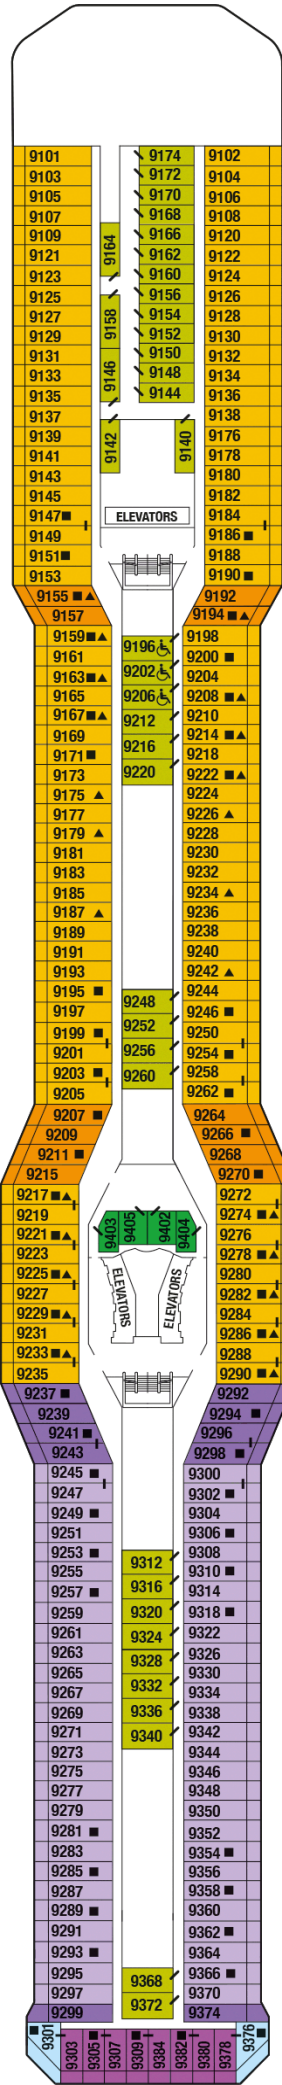

Medical

Plaza

Promenade

Entertainment

Continental

Sunrise

Vista

Panorama

Sky

Penthouse

**Resort**

**Lido**

**Lawn**

**Solstice**