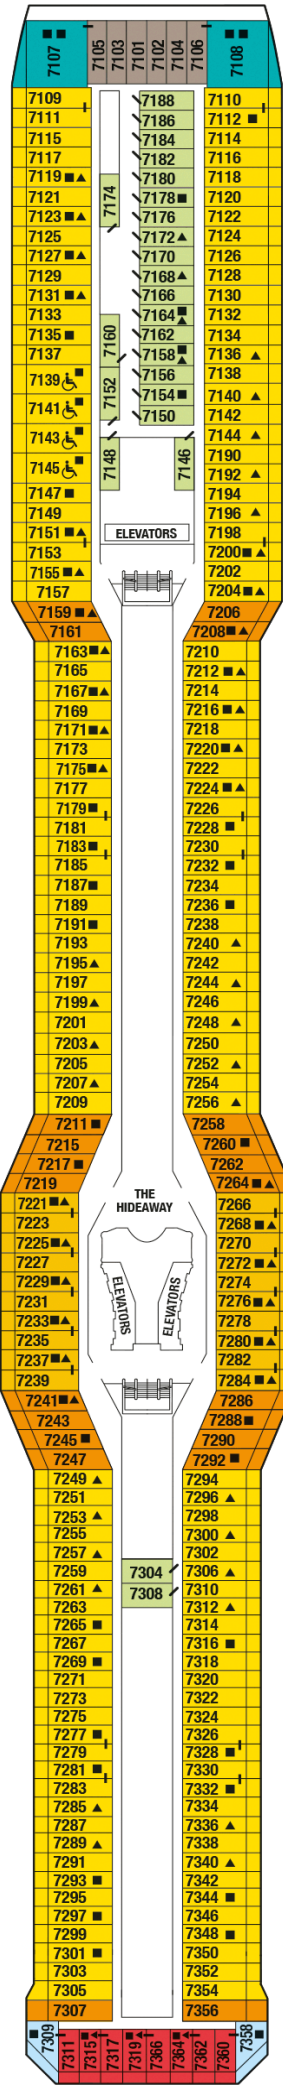

Medical

Plaza

Promenade

Entertainment

Continental

Sunrise

Vista

Panorama

Sky

Penthouse

**Resort**

**Lido**

**Lawn**

**Solstice**