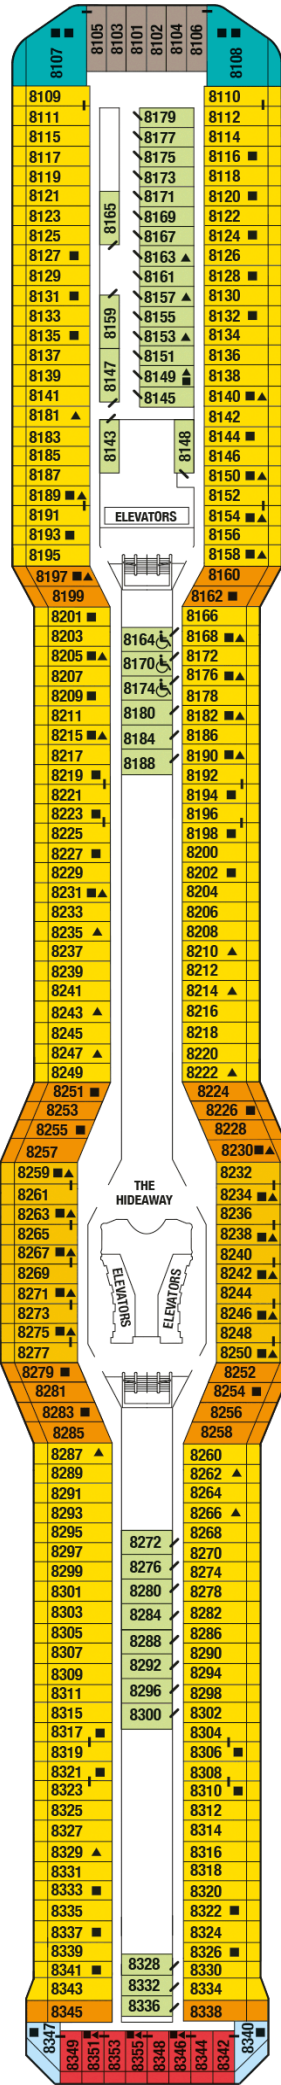

Medical

Plaza

Promenade

Entertainment

Continental

Sunrise

Vista

Panorama

Sky

Penthouse

**Resort**

**Lido**

**Lawn**

**Solstice**