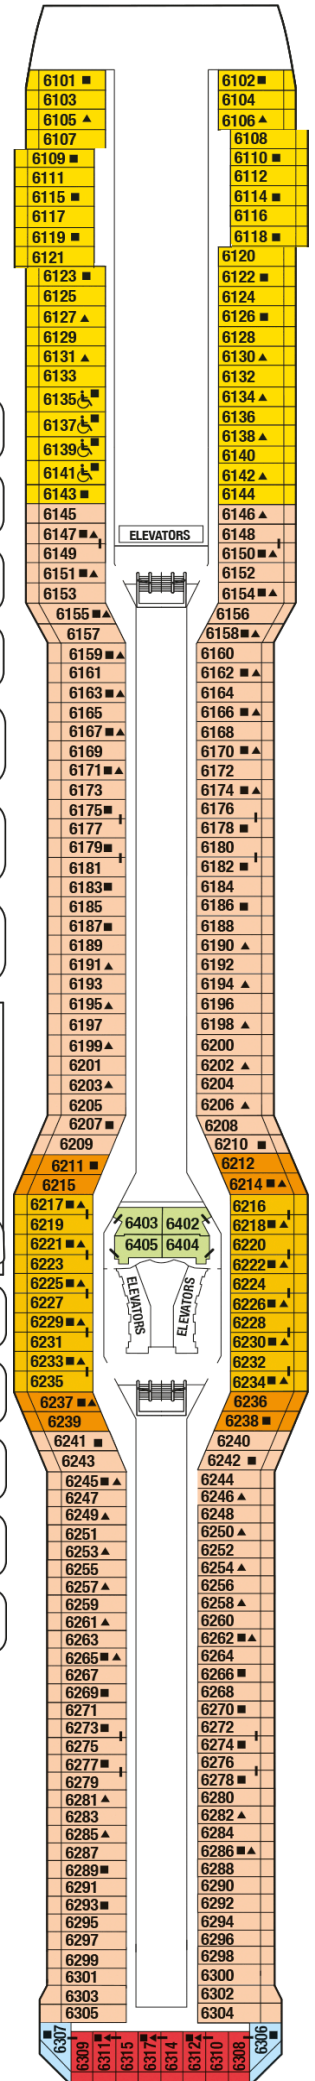

Medical

Plaza

Promenade

Entertainment

Continental

Sunrise

Vista

Panorama

Sky

Penthouse

**Resort**

**Lido**

**Lawn**

**Solstice**