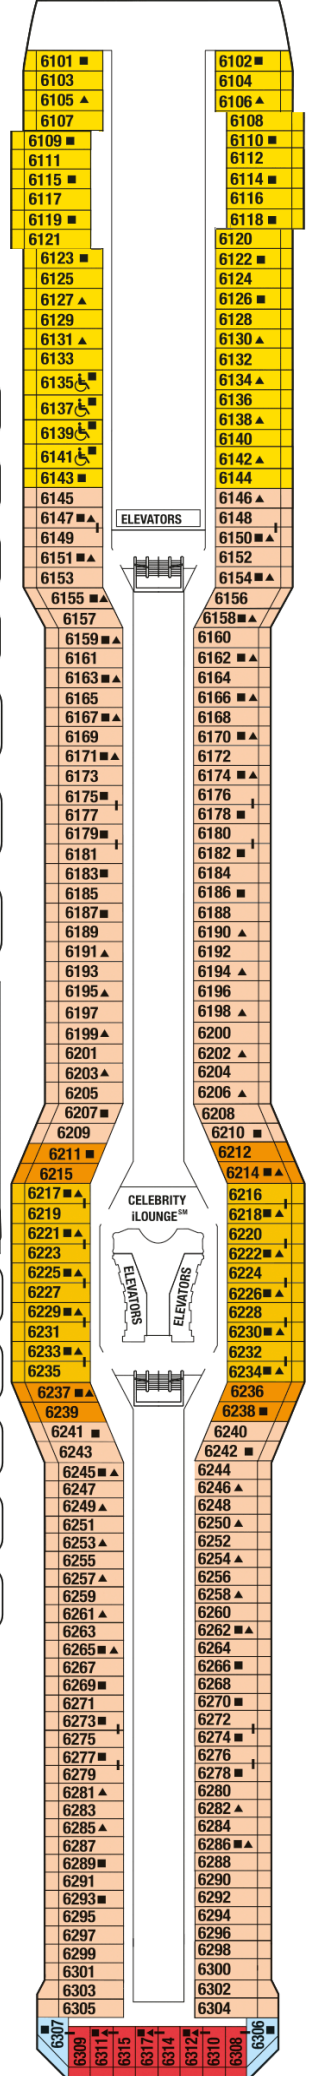

Medical

Plaza

Promenade

Entertainment

Continental

Sunrise

Vista

Panorama

Sky

Penthouse

Resort

Lido

Lawn

Solstice