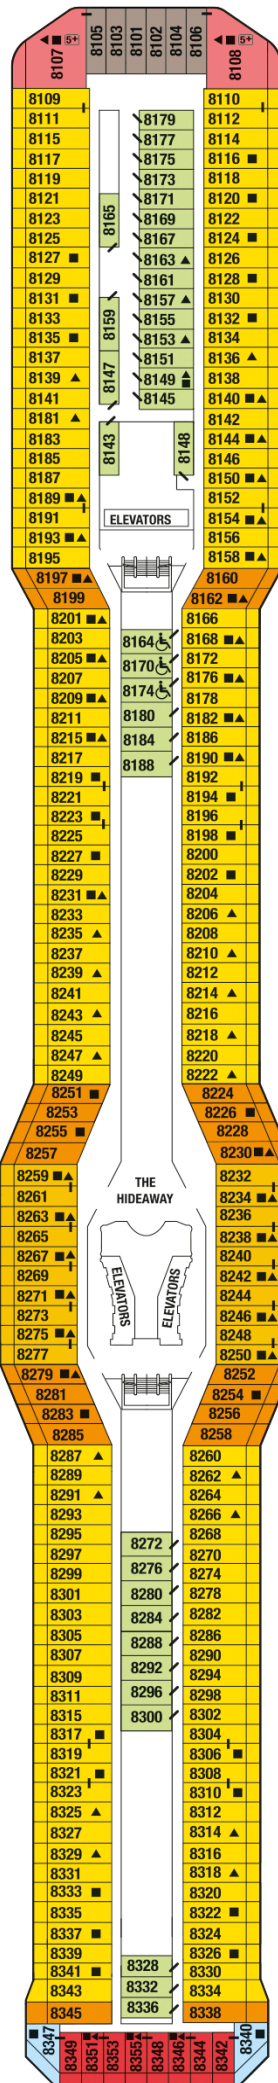

Medical

Plaza

Promenade

Entertainment

Continental

Sunrise

Vista

Panorama

Sky

Penthouse

Resort

Lido

Lawn

Solstice