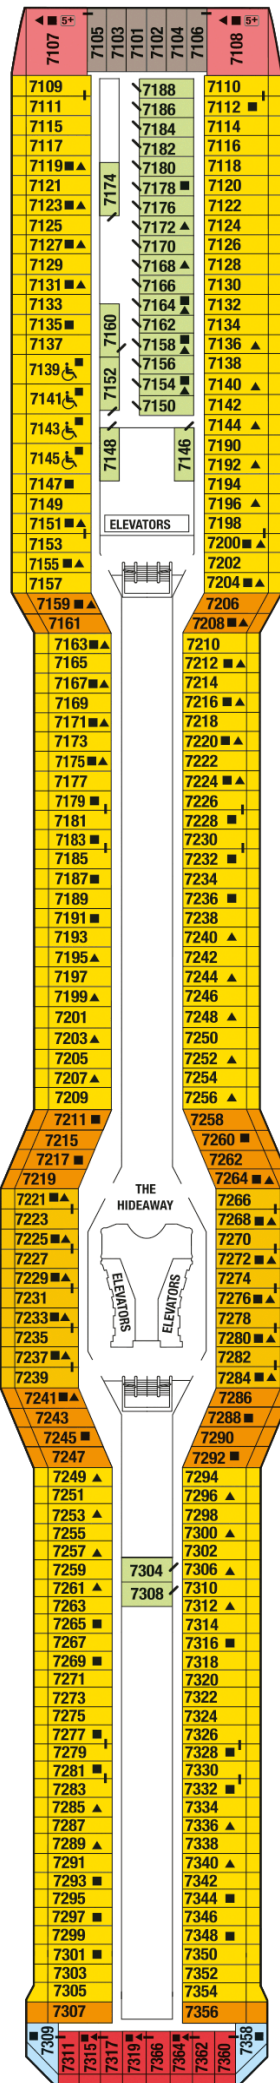

Medical

Plaza

Promenade

Entertainment

Continental

Sunrise

Vista

Panorama

Sky

Penthouse

Resort

Lido

Lawn

Solstice