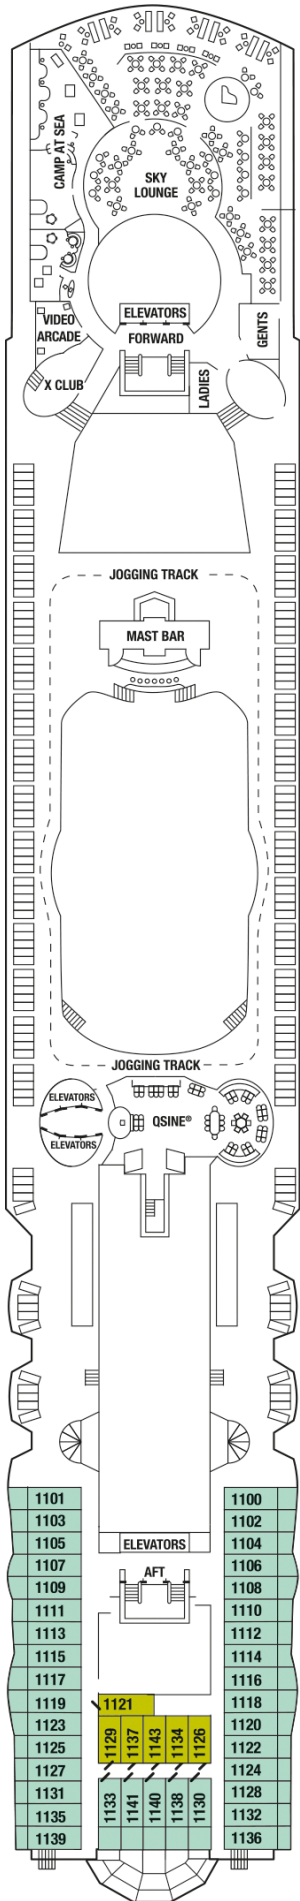

Penthouse

Vista

Panorama

Sky

Resort

## Sunrise