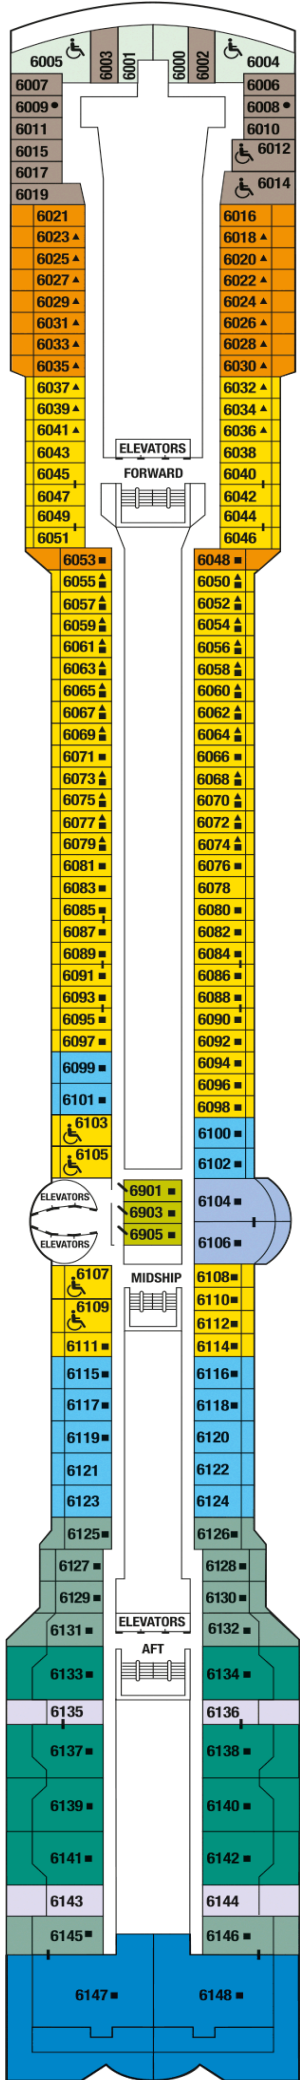

Penthouse

Vista

Panorama

Sky

Resort

## Sunrise