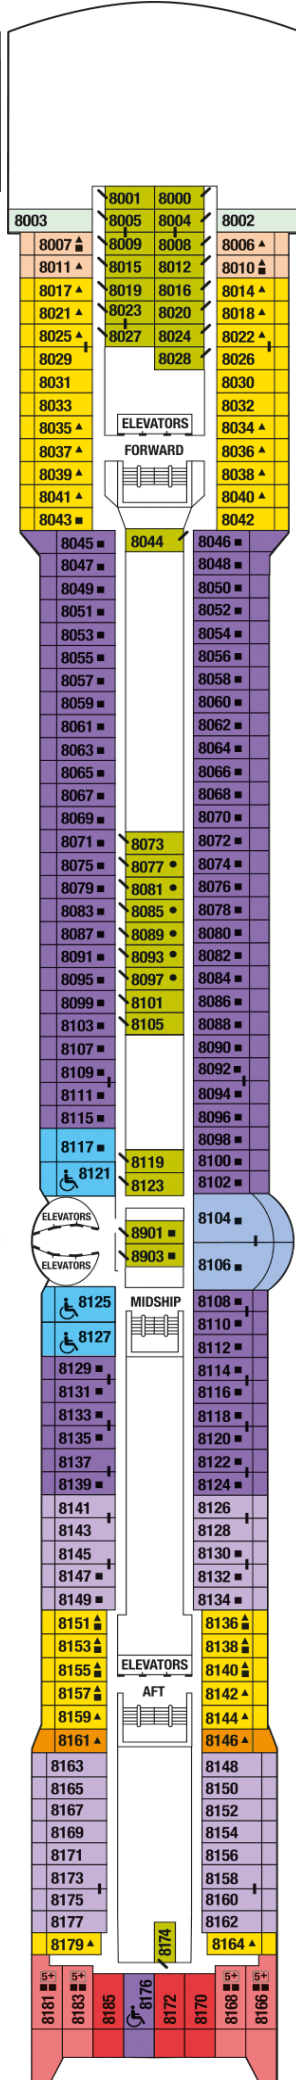

Penthouse

Vista

Panorama

Sky

Resort

## Sunrise