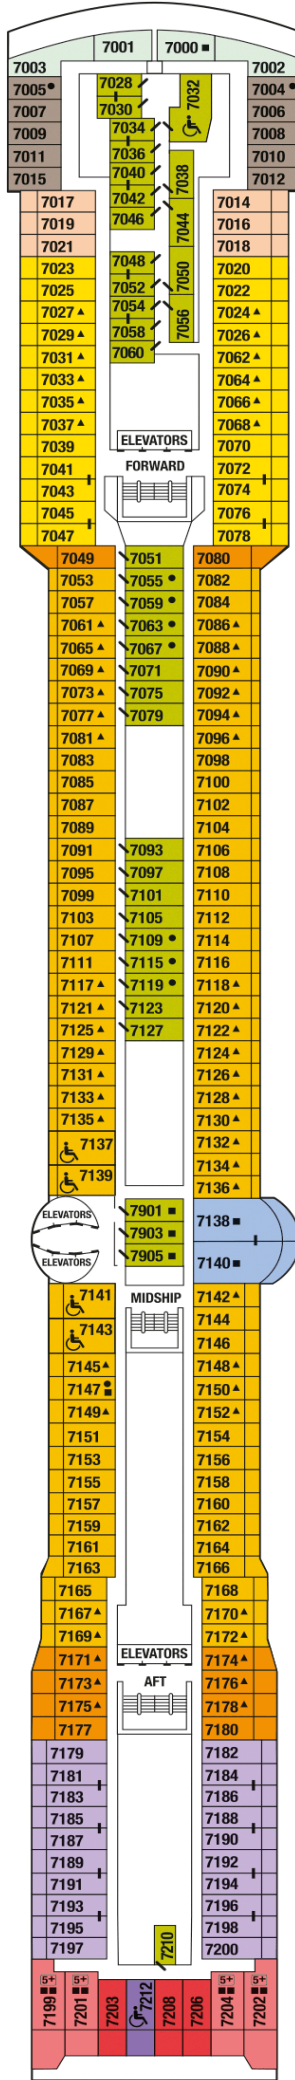

Penthouse

Vista

Panorama

Sky

Resort

## Sunrise