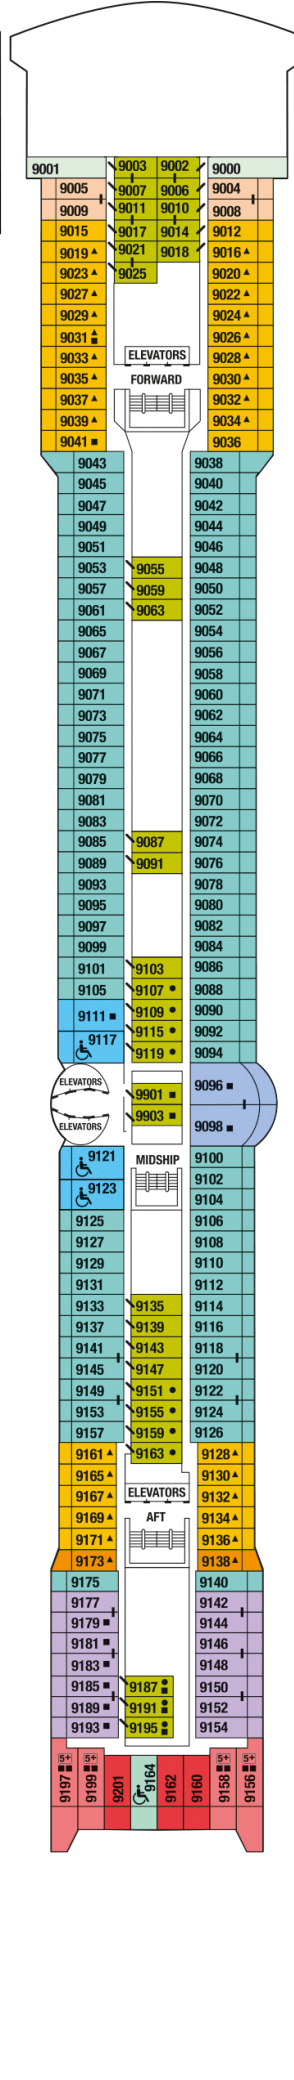

Penthouse

Vista

Panorama

Sky

Resort

## Sunrise