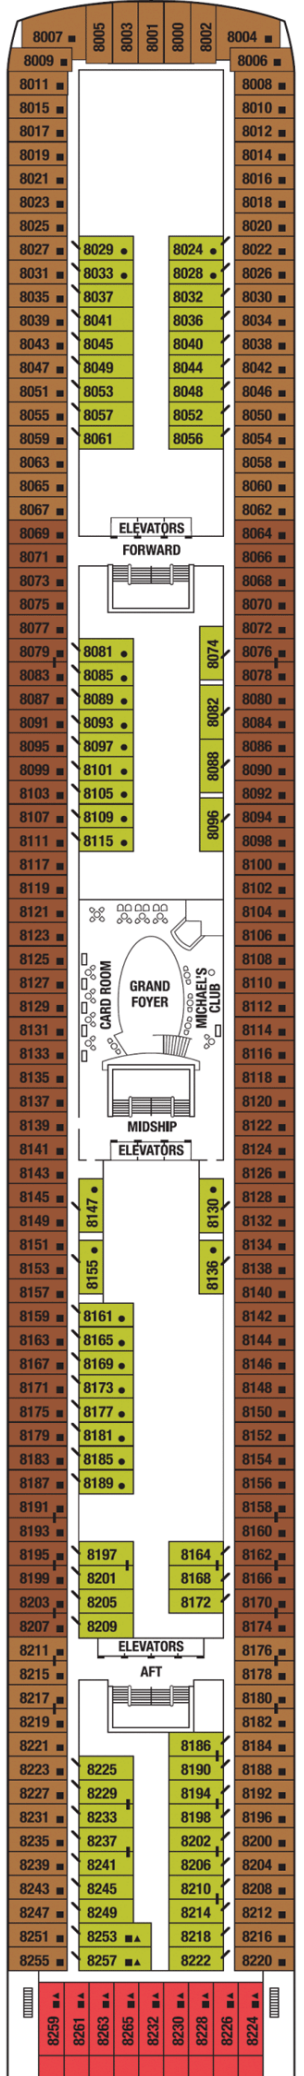

Continental

Plaza

Promenade

Entertainment

Panorama

Vista

Penthouse

Resort

Sky

Sunrise