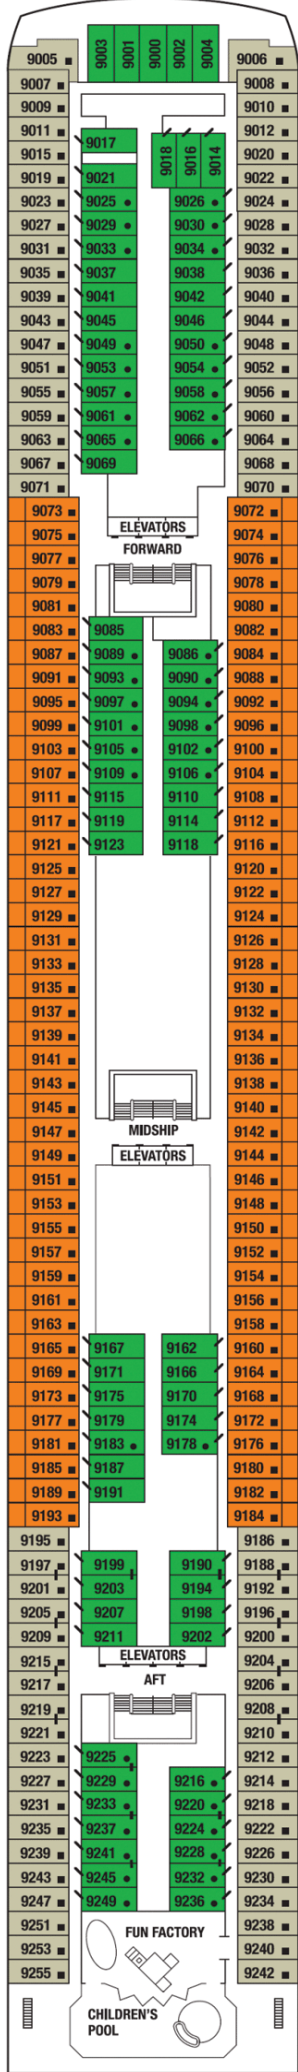

Continental

Plaza

Promenade

Entertainment

Panorama

Vista

Penthouse

Resort

Sky

Sunrise