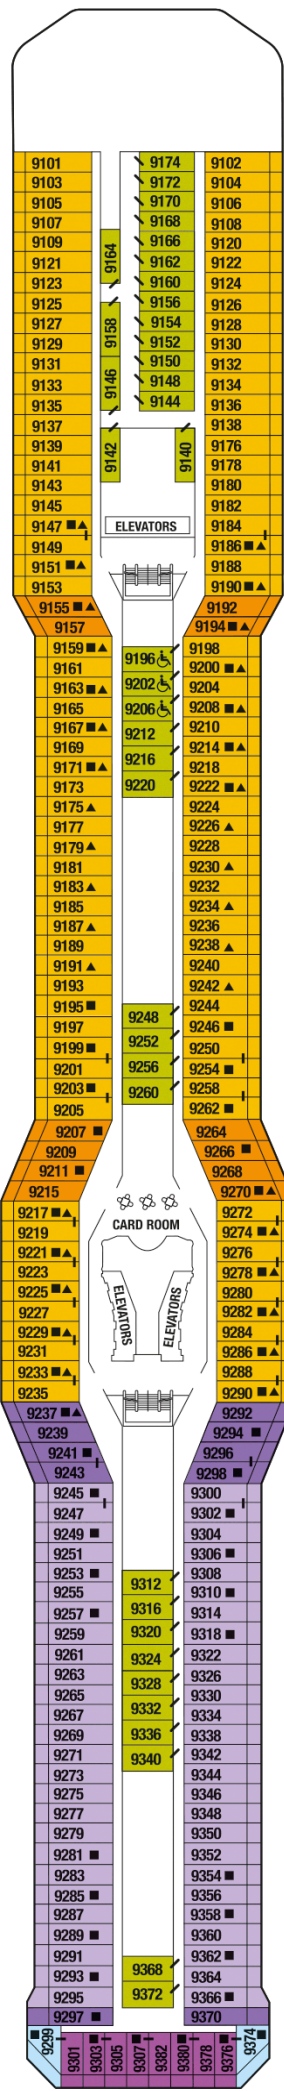

Medical

Plaza

Promenade

Entertainment

Continental

Sunrise

Vista

Panorama

Sky

Penthouse

**Resort**

**Lido**

**Lawn**

**Solstice**