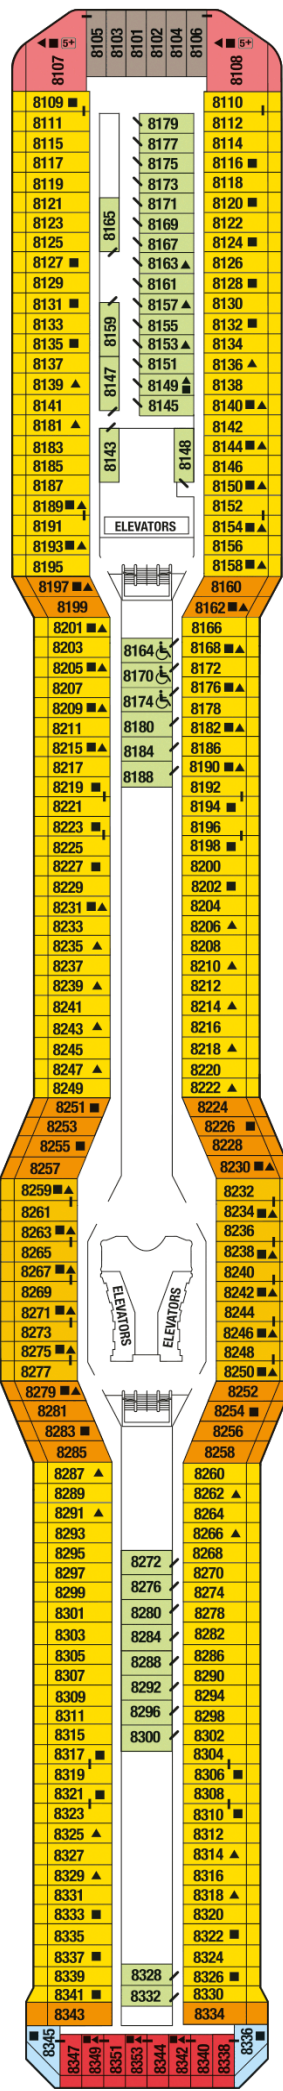

Medical

Plaza

Promenade

Entertainment

Continental

Sunrise

Vista

Panorama

Sky

Penthouse

**Resort**

**Lido**

**Lawn**

**Solstice**