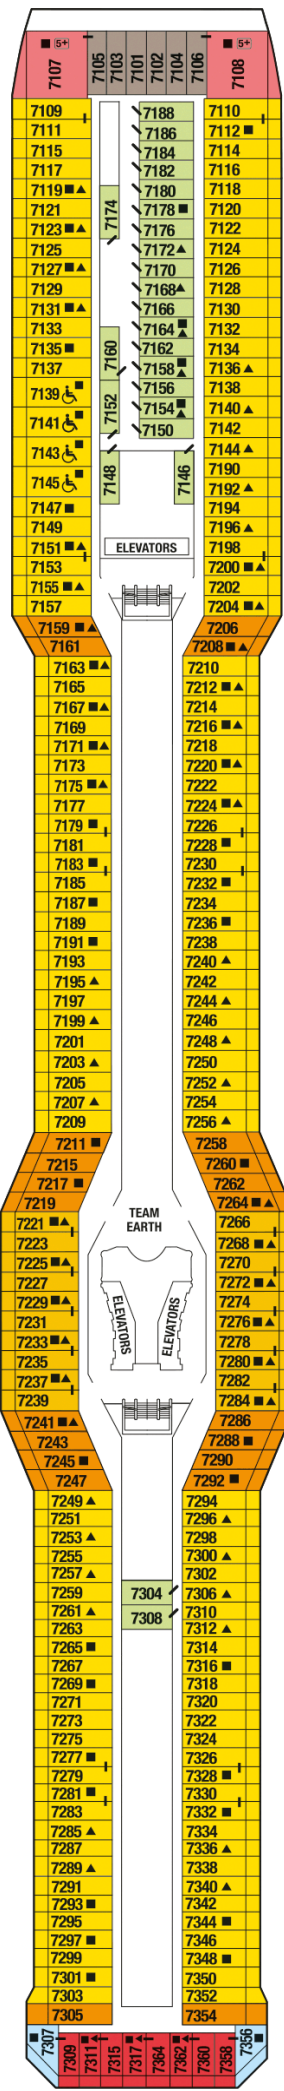

Medical

Plaza

Promenade

Entertainment

Continental

Sunrise

Vista

Panorama

Sky

Penthouse

**Resort**

**Lido**

**Lawn**

**Solstice**