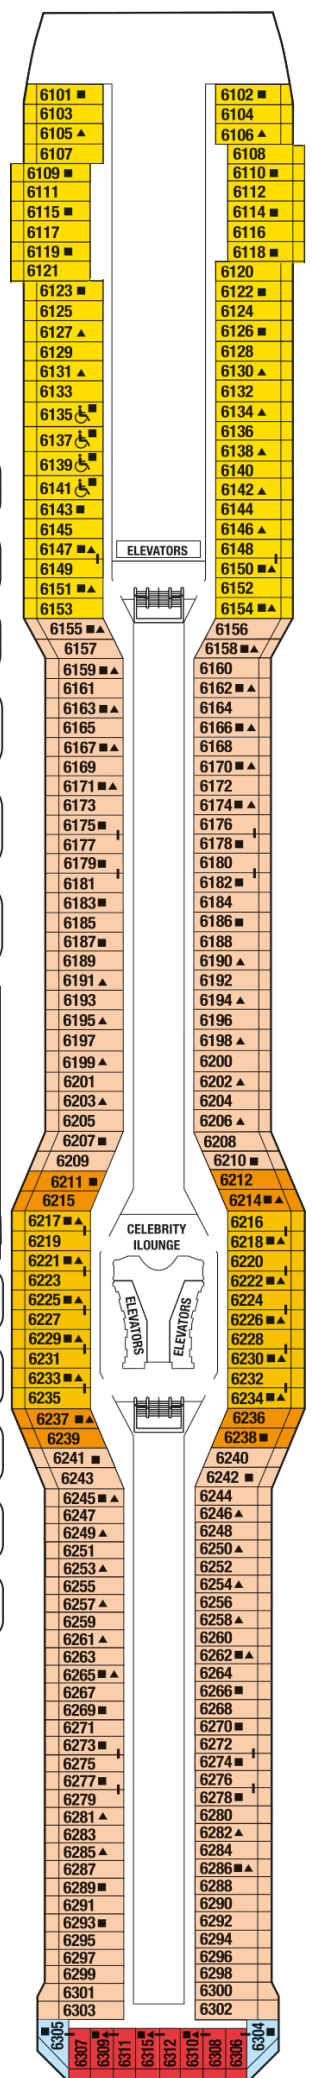

Medical

Plaza

Promenade

Entertainment

Continental

Sunrise

Vista

Panorama

Sky

Penthouse

**Resort**

**Lido**

**Lawn**

**Solstice**