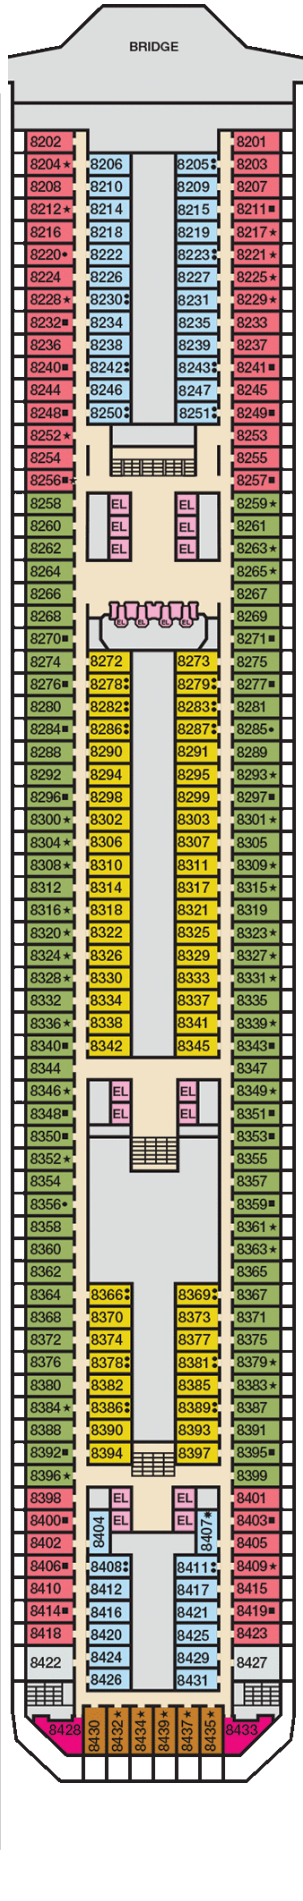

Deck 1

Deck 2

Deck 3

Deck 4

Deck 5

Deck 6

Deck 7

Deck 8

Deck 9

Deck 10

BRIDGE

CARNIVAL WATERWORKS

CARNIVAL SEASIDE THEATER

CUCINA DEL CAPITANO

BLUE HAVANA TEQUILA BAR
RED FROG RUM BAR
BLUE HAVANA CANTINA
GYL'S BURGER JOINT
THE DELI
PANTRY
LUCKY BOWL
LIDO
MARKET PLACE
PIZZERIA DEL CAPITANO
SEAFOOD SNACK
BAR

GYL'S BIG HANGAR BAR-JOUE SMOKEHOUSE

Deck 11

Deck 12

Deck 14