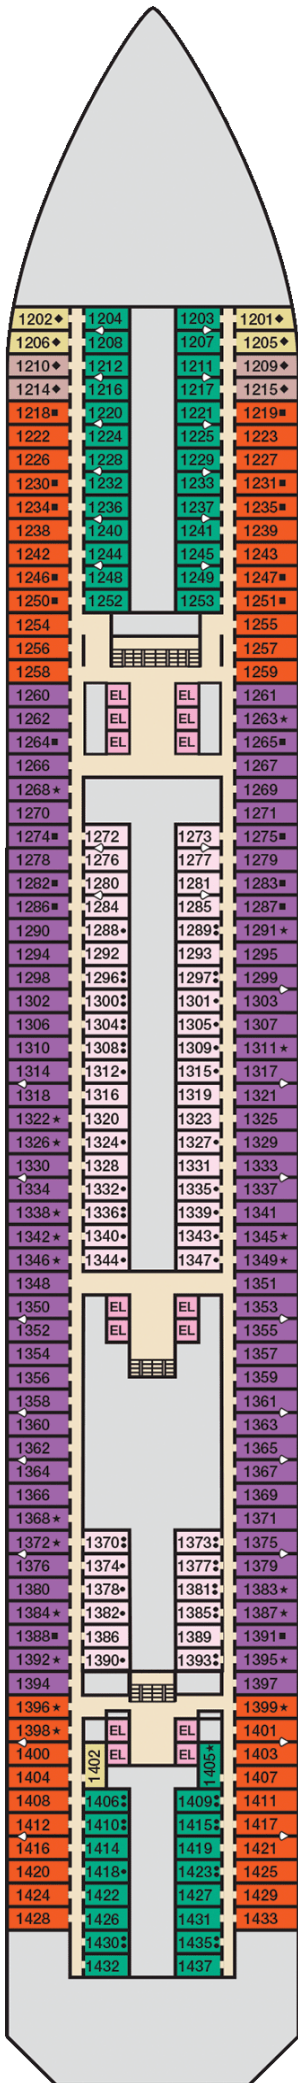

Deck 1

Deck 2

Deck 3

Deck 4

Deck 5

Deck 6

Deck 7

Deck 8

Deck 9

Deck 10

BRIDGE

CARNIVAL WATERWORKS

CARNIVAL SEASIDE THEATER

CUCINA DEL CAPITANO

BLUE HAVANA TEQUILA BAR
RED FROG RUM BAR
BLUE HAVANA CANTINA
GYL'S BURGER JOINT
THE DELI
PANTRY
LUCKY BOWL
LIDO
MARKET PLACE
PIZZERIA DEL CAPITANO
SEAFOOD SNACK
BAR