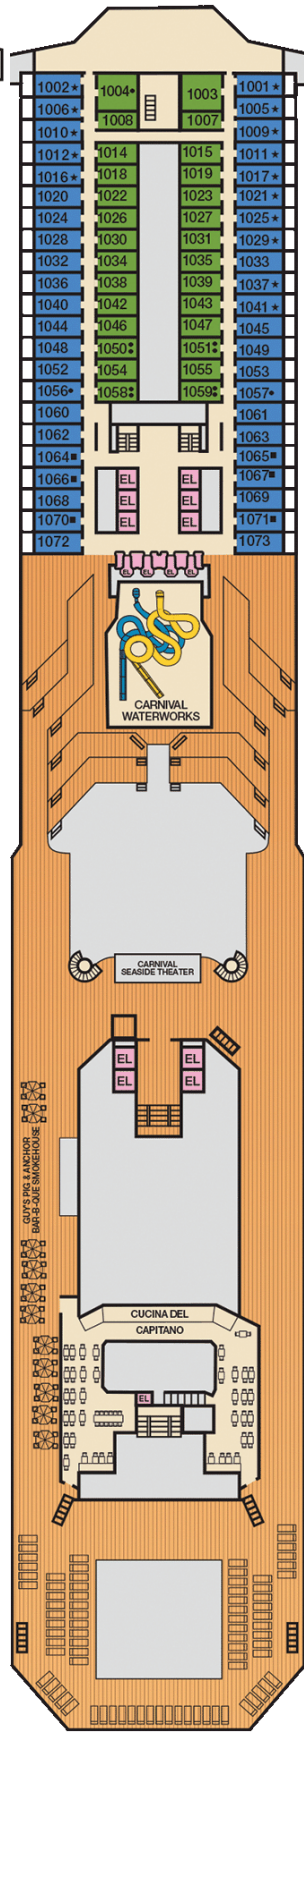

Deck 1

Deck 2

Deck 3

Deck 4

Deck 5

Deck 6

Deck 7

Deck 8

Deck 9

Deck 10

BRIDGE

CARNIVAL WATERWORKS

CARNIVAL SEASIDE THEATER

CUCINA DEL CAPITANO

BLUE HAVANA TEQUILA BAR
RED FROG RUM BAR
BLUE HAVANA CANTINA
GYL'S BURGER JOINT
THE DELI
PANTRY
LUCKY BOWL
LIDO
MARKET PLACE
PIZZERIA DEL CAPITANO
SEAFOOD SNACK
BAR

GYL'S BIG HANGAR BAR-JOUE SMOKEHOUSE

Deck 11

Deck 12

Deck 14