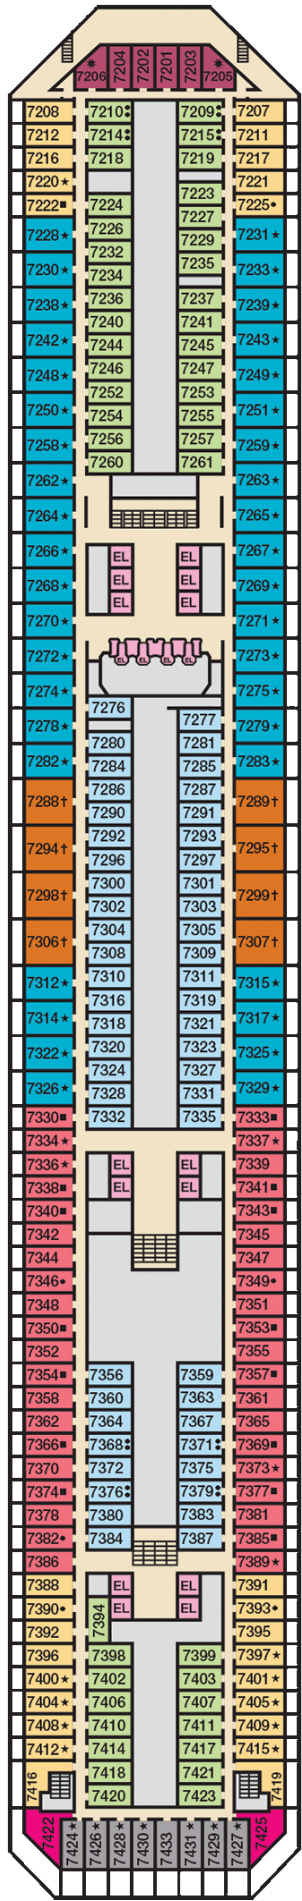

Deck 1

Deck 2

Deck 3

Deck 4

Deck 5

Deck 6

Deck 7

Deck 8

Deck 9

Deck 10

BRIDGE

CARNIVAL WATERWORKS

CARNIVAL SEASIDE THEATER

CUCINA DEL CAPITANO

BLUE HAVANA TEQUILA BAR
RED FROG RUM BAR
BLUE HAVANA CANTINA
GYL'S BURGER JOINT
THE DELI
PANTRY
LUCKY BOWL
LIDO
MARKET PLACE
PIZZERIA DEL CAPITANO
SEAFOOD SNACK
BAR

GYL'S BIG HANGAR BAR-JOUE SMOKEHOUSE

Deck 11

Deck 12

Deck 14