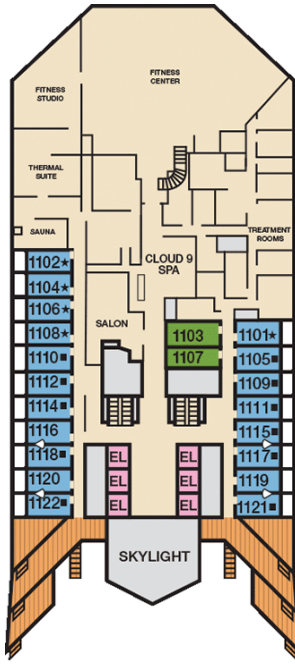

Deck 1

Deck 2

Deck 3

Deck 4

Deck 5

Deck 6

Deck 7

Deck 8

Deck 9

Deck 10

BRIDGE

CARNIVAL WATERWORKS

CARNIVAL SEASIDE THEATER

CUCINA DEL CAPITANO

BLUE HAVANA TEQUILA BAR
RED FROG RUM BAR
BLUE HAVANA CANTINA
GYL'S BURGER JOINT
THE DELI
PANTRY
LUCKY BOWL
LIDO
MARKET PLACE
PIZZERIA DEL CAPITANO
SEAFOOD SNACK
BAR

GYL'S BIG HANGAR BAR-JOUE SMOKEHOUSE

Deck 11

Deck 12

Deck 14