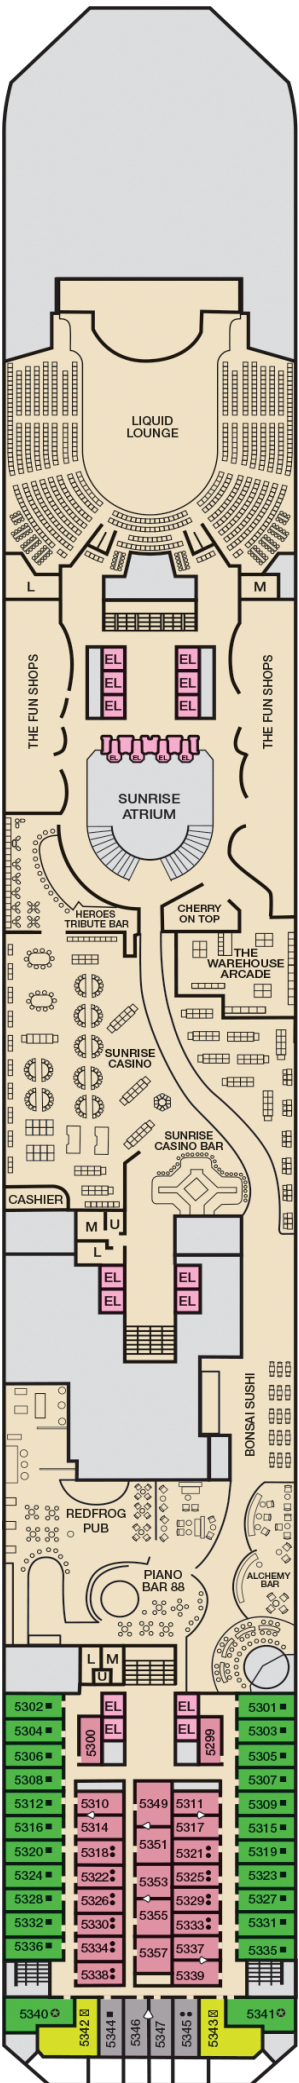

Deck 1

Deck 2

Deck 3

Deck 4

Deck 5

Deck 6

Deck 7

Deck 8

Deck 9

Deck 10

BRIDGE

CARNIVAL WATERWORKS

CARNIVAL SEASIDE THEATER

CUCINA DEL CAPITANO

BLUE HAVANA TEQUILA BAR
RED FROG RUM BAR
BLUE HAVANA CANTINA
GYL'S BURGER JOINT
THE DELI
PANTRY
LUCKY BOWL
LIDO
MARKET PLACE
PIZZERIA DEL CAPITANO
SEAFOOD SNACK
BAR

GYL'S BIG HANGAR BAR-JOUE SMOKEHOUSE

Deck 11

Deck 12

Deck 14