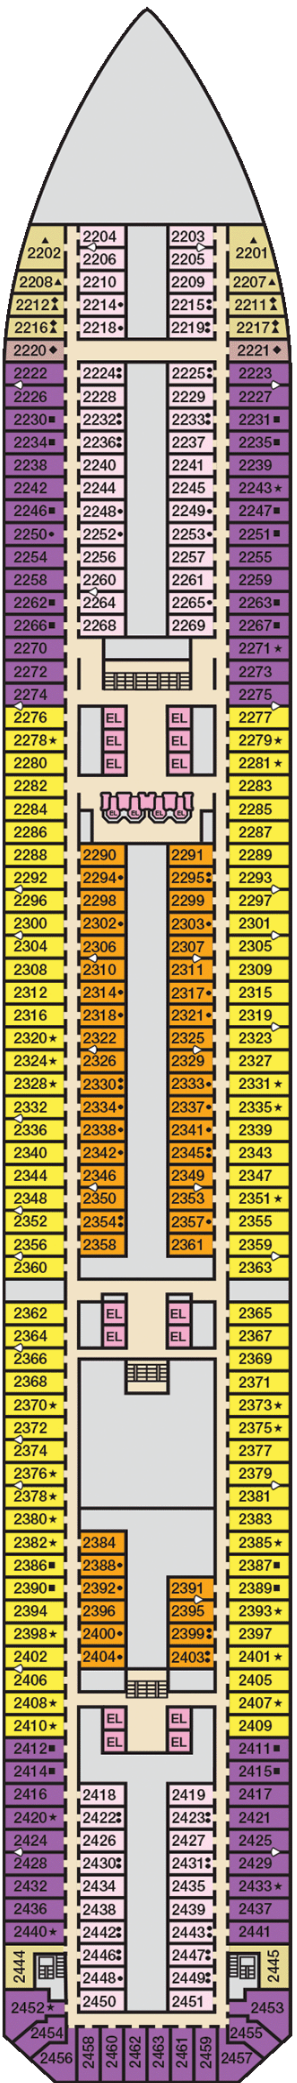

Deck 1

Deck 2

Deck 3

Deck 4

Deck 5

Deck 6

Deck 7

Deck 8

Deck 9

Deck 10

BRIDGE

CARNIVAL WATERWORKS

CARNIVAL SEASIDE THEATER

CUCINA DEL CAPITANO

BLUE HAVANA TEQUILA BAR
RED FROG RUM BAR
BLUE HAVANA CANTINA
GYL'S BURGER JOINT
THE DELI
PANTRY
LUCKY BOWL
LIDO
MARKET PLACE
PIZZERIA DEL CAPITANO
SEAFOOD SNACK
BAR

GYL'S BIG HANGAR BAR-JOUE SMOKEHOUSE

Deck 11

Deck 12

Deck 14