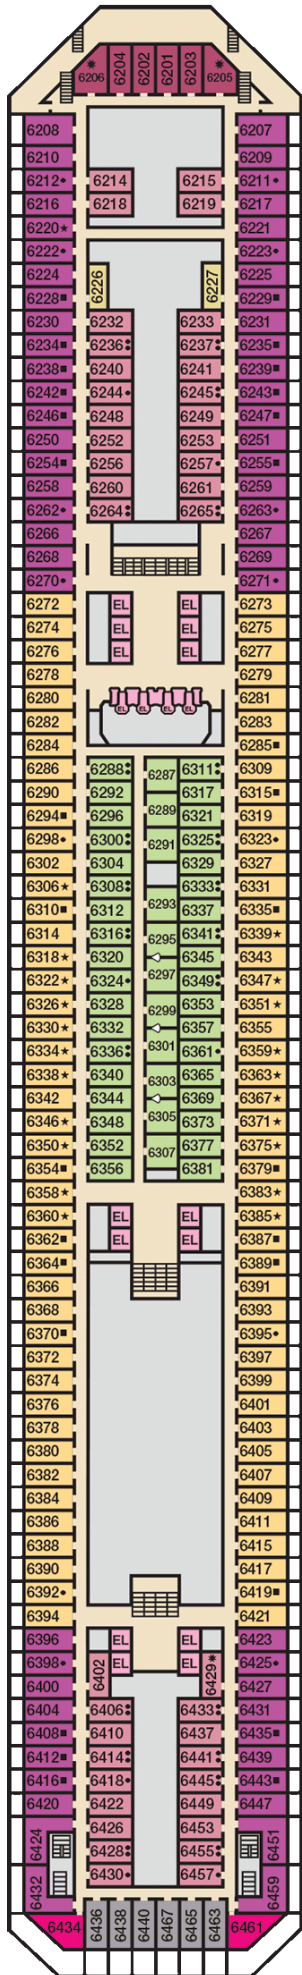

Deck 1

Deck 2

Deck 3

Deck 4

Deck 5

Deck 6

Deck 7

Deck 8

Deck 9

Deck 10

BRIDGE

CARNIVAL WATERWORKS

CARNIVAL SEASIDE THEATER

CUCINA DEL CAPITANO

BLUE HAVANA TEQUILA BAR
RED FROG RUM BAR
BLUE HAVANA CANTINA
GYL'S BURGER JOINT
THE DELI
PANTRY
LUCKY BOWL
LIDO
MARKET PLACE
PIZZERIA DEL CAPITANO
SEAFOOD SNACK
BAR

GYL'S BIG HANGAR BAR-JOUE SMOKEHOUSE

Deck 11

Deck 12

Deck 14