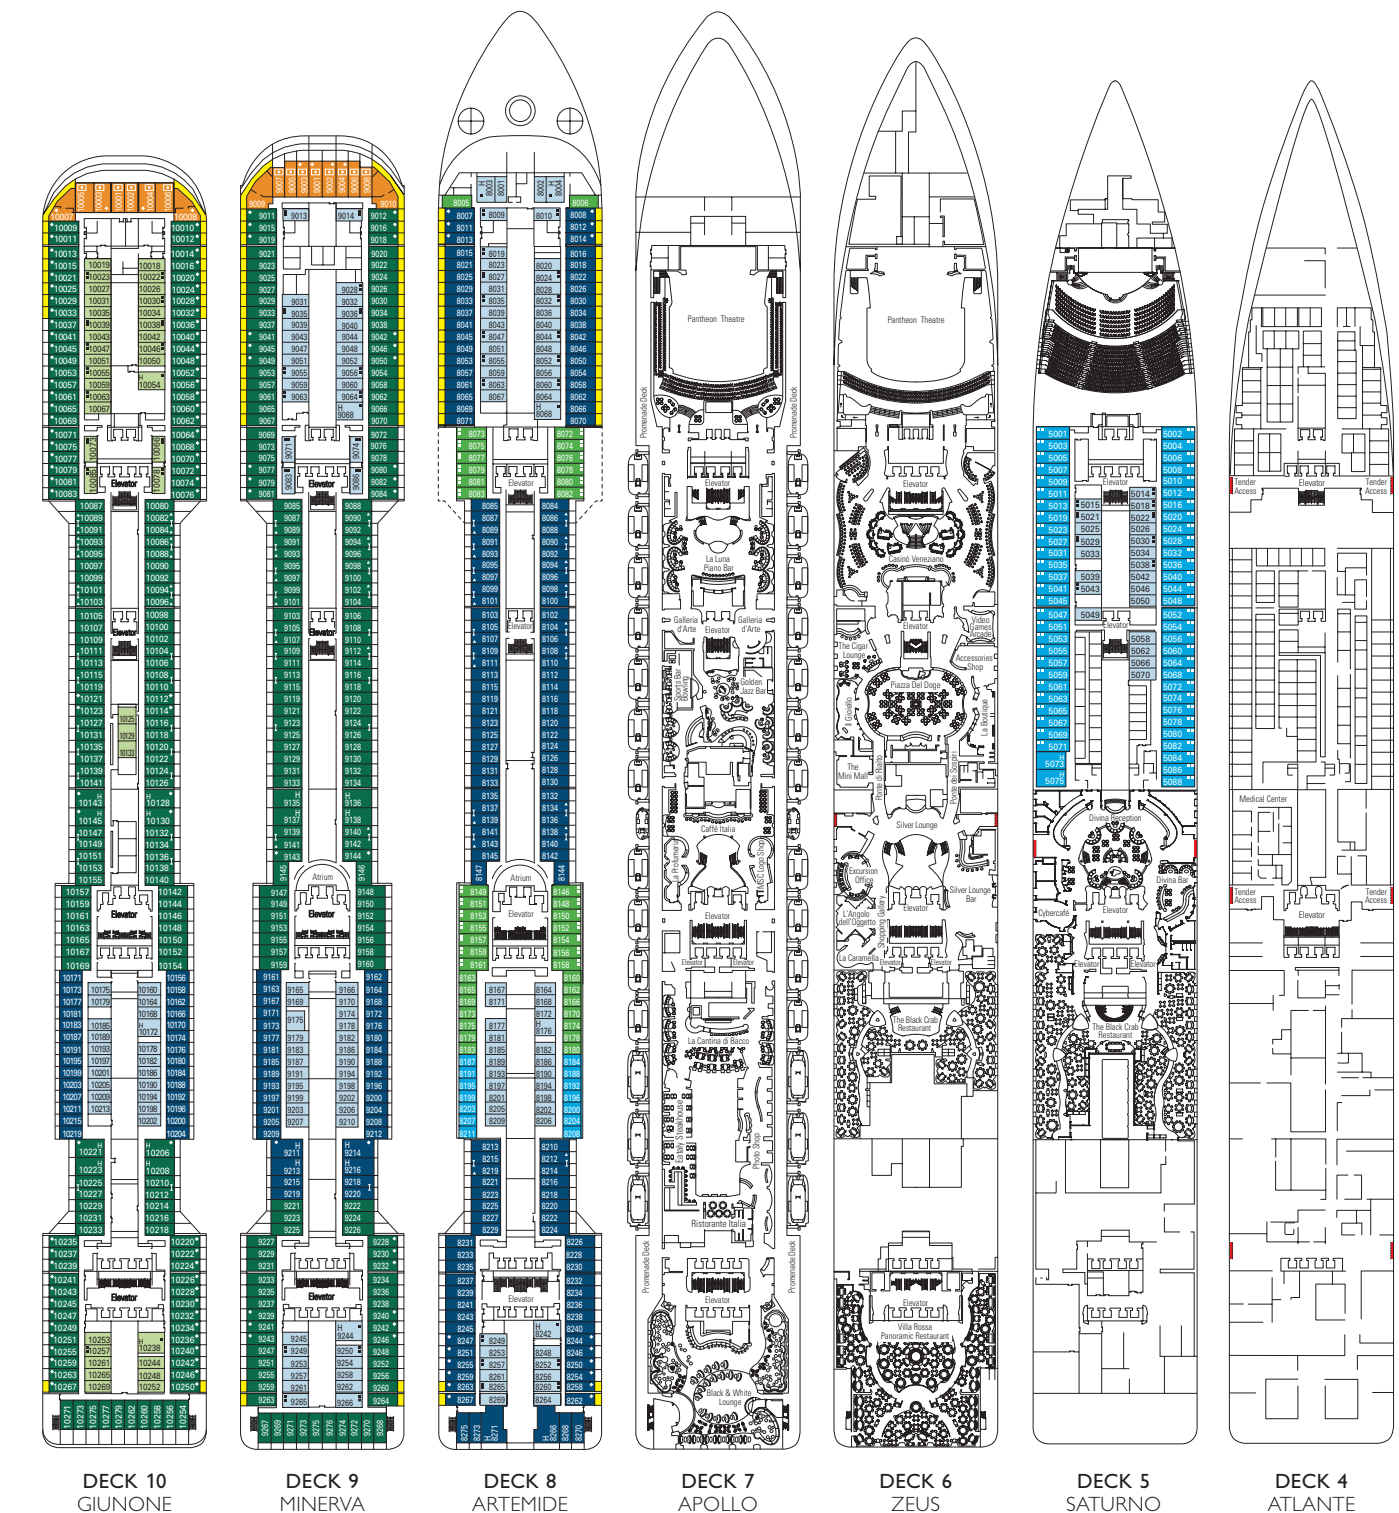

**PUBLIC AREAS**

IL GIOIELLO

GALLERIA D'ARTE

The Mediterranean way of life

**DECK PLANS & ACCOMMODATIONS**

MSC YACHT CLUB	Seats	Exclusive services	Surface (sq. ft.)	Deck
CONCIERGE AREA	24	Reception with 24-hour concierge service	1,216	15 Mercurio
LIBRARY	8	Library in the concierge area	420	15 Mercurio
TOP SAIL LOUNGE	141	Panoramic forward lounge, bar	3,197	15 Mercurio
THE ONE POOL		Pool, 2 whirlpool baths and solarium	12,670	18 Elios
THE ONE BAR		Bar, buffet		
LE MUSE	100	Restaurant	2,347	15 Mercurio
MSC AUREA SPA		Exclusive access with private elevator, 2 private massage rooms	506	14 Afrodite
SUITES	69	24-hour butler service	234 - 390 stateroom + 61 - 172 balcony	12, 15, 16