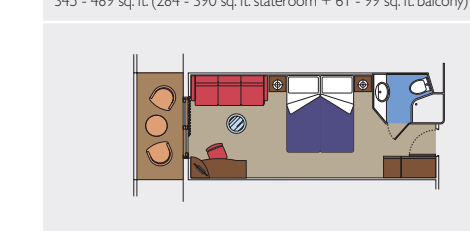

OUTDOOR BARS & POOL BARS	Seats	Use	Surface (sq. ft.)	Deck
TRITONE	97	Aqua Park bar, gelateria bar		14 Afrodite
POSEIDON		Aqua Park bar		14 Afrodite
LE SIRENE		Pool with retractable roof, bar	8,827	14 Afrodite
THE GARDEN BAR	17	Aft pool bar	57	15 Mercurio

RESORT	Seats	Use	Surface (sq. ft.)	Deck
AQUA PARK		Main pool with fountains and water jets	22,508	14 Afrodite
LE SIRENE		Pool with retractable roof, bar	8,827	14 Afrodite
THE GARDEN POOL		Aft pool	3,445	15 Mercurio
MSC AUREA SPA	48 (reception)	Balinese spa, beauty salon, barber shop, fitness center, bar	18,299	14 Afrodite
LE PRUE		Solarium, whirlpool baths	4,758	16 Urano
TOP 18 EXCLUSIVE SOLARIUM		Adults-only solarium, whirlpool bath	9,096	18 Elios
MSC SPORTS ARENA	120	Basketball, tennis court, volleyball	3,122	16 Urano
POWER WALKING TRACK		Power walking track		15 Mercurio
SHUFFLEBOARD		Shuffleboard	1,270	16 Urano
SKY & STARS	34	Conference room, library	893	16 Urano
BOWLING		Bowling (sports bar)	538	7 Apollo

KIDS & TEENS	Seats	Use	Surface (sq. ft.)	Deck
GRAFFITI'S	31	Teen disco	1,184	15 Mercurio
VIRTUAL WORLD		Teen video arcade	861	16 Urano
I PUFFI		Children's water park and play area	2,099	15 Mercurio
TEENS TOBOGA		Children / Teen waterslide		15 Mercurio / 16 Urano
LA CARAMELLA		Candy & confectionary shop	323	6 Zeus
VIDEO GAMES ARCADE		Video game room	592	6 Zeus