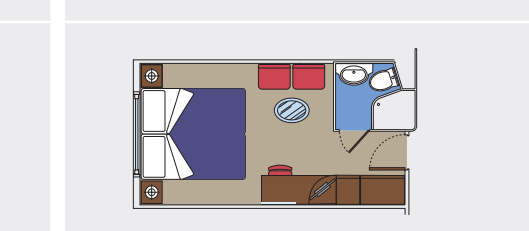

OUTDOOR BARS & POOL BARS	Seats	Use	Surface (sq. ft.)	Deck
TRITONE	97	Aqua Park bar, gelateria bar		14 Afrodite
POSEIDON		Aqua Park bar		14 Afrodite
LE SIRENE		Pool with retractable roof, bar	8,827	14 Afrodite
THE GARDEN BAR	17	Aft pool bar	57	15 Mercurio

RESORT	Seats	Use	Surface (sq. ft.)	Deck
AQUA PARK		Main pool with fountains and water jets	22,508	14 Afrodite
LE SIRENE		Pool with retractable roof, bar	8,827	14 Afrodite
THE GARDEN POOL		Aft pool	3,445	15 Mercurio
MSC AUREA SPA	48 (reception)	Balinese spa, beauty salon, barber shop, fitness center, bar	18,299	14 Afrodite
LE PRUE		Solarium, whirlpool baths	4,758	16 Urano
TOP 18 EXCLUSIVE SOLARIUM		Adults-only solarium, whirlpool bath	9,096	18 Elios
MSC SPORTS ARENA	120	Basketball, tennis court, volleyball	3,122	16 Urano
POWER WALKING TRACK		Power walking track		15 Mercurio
SHUFFLEBOARD		Shuffleboard	1,270	16 Urano
SKY & STARS	34	Conference room, library	893	16 Urano
BOWLING		Bowling (sports bar)	538	7 Apollo

KIDS & TEENS	Seats	Use	Surface (sq. ft.)	Deck
GRAFFITI'S	31	Teen disco	1,184	15 Mercurio
VIRTUAL WORLD		Teen video arcade	861	16 Urano
I PUFFI		Children's water park and play area	2,099	15 Mercurio
TEENS TOBOGA		Children / Teen waterslide		15 Mercurio / 16 Urano
LA CARAMELLA		Candy & confectionary shop	323	6 Zeus
VIDEO GAMES ARCADE		Video game room	592	6 Zeus