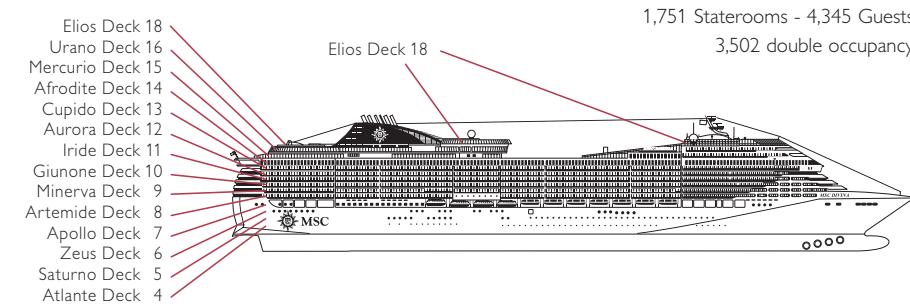

\* All staterooms feature a European king-size bed convertible to two single beds.  
 \* Staterooms 8134, 8136, 8137, 8138, 8139, 8140, 8141, 8143 have partially restricted views.

Data and descriptions are subject to change and will be verified at the time of booking.

**PUBLIC AREAS**

IL GIOIELLO

GALLERIA D'ARTE

The Mediterranean way of life

**DECK PLANS & ACCOMMODATIONS**

MSC YACHT CLUB	Seats	Exclusive services	Surface (sq. ft.)	Deck
CONCIERGE AREA	24	Reception with 24-hour concierge service	1,216	15 Mercurio
LIBRARY	8	Library in the concierge area	420	15 Mercurio
TOP SAIL LOUNGE	141	Panoramic forward lounge, bar	3,197	15 Mercurio
THE ONE POOL		Pool, 2 whirlpool baths and solarium	12,670	18 Elios
THE ONE BAR		Bar, buffet		
LE MUSE	100	Restaurant	2,347	15 Mercurio
MSC AUREA SPA		Exclusive access with private elevator, 2 private massage rooms	506	14 Afrodite
SUITES	69	24-hour butler service	234 - 390 stateroom + 61 - 172 balcony	12, 15, 16