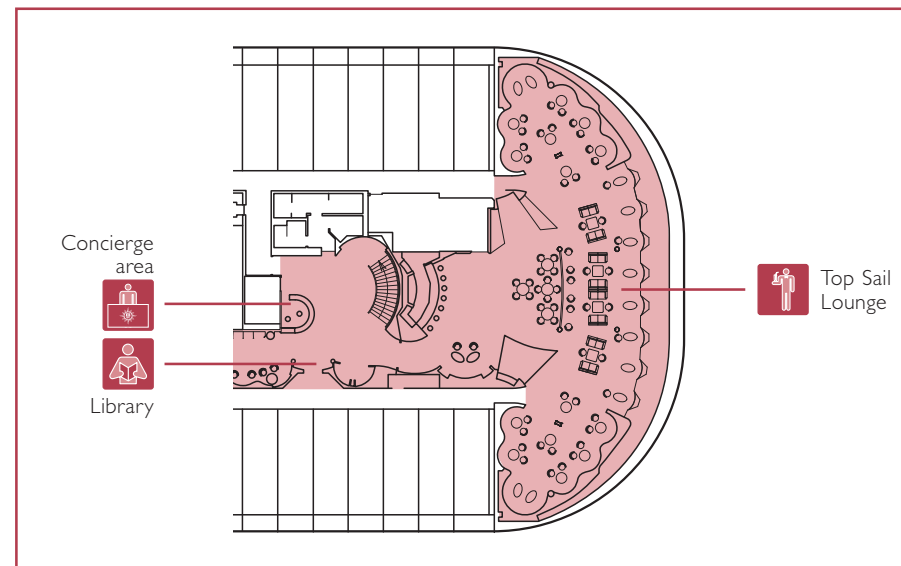

CATEGORIES

I1 Interior Stateroom	O1 Oceanview Stateroom	B1 Balcony Stateroom*	YC1 Deluxe Suite
I2 Interior Stateroom	O2 Oceanview Stateroom	B2 Balcony Stateroom	YC2 Executive & Family Suite
		B3 Balcony Stateroom	YC3 Royal Suite
		S3 Suite	

LEGEND

- Sofa bed
- Double sofa bed
- 3rd bed is a bunk bed
- 3rd and 4th beds are bunks
- Connecting staterooms
- Executive & Family Suite MSC Yacht Club / Suite with panoramic floor to ceiling window
- Stateroom for guests with disabilities or reduced mobility
- Staterooms featuring balconies with metal instead of glass railings

* All staterooms feature a European king-size bed convertible to two single beds.
* Staterooms 8134, 8136, 8137, 8138, 8139, 8140, 8141, 8143 have partially restricted views.

Data and descriptions are subject to change and will be verified at the time of booking.

PUBLIC AREAS

The Mediterranean way of life

DECK PLANS & ACCOMMODATIONS

MSC YACHT CLUB	Seats	Exclusive services	Surface (sq. ft.)	Deck
CONCIERGE AREA	24	Reception with 24-hour concierge service	1,216	15 Mercurio
LIBRARY	8	Library in the concierge area	420	15 Mercurio
TOP SAIL LOUNGE	141	Panoramic forward lounge, bar	3,197	15 Mercurio
THE ONE POOL		Pool, 2 whirlpool baths and solarium	12,670	18 Elios
THE ONE BAR		Bar, buffet		
LE MUSE	100	Restaurant	2,347	15 Mercurio
MSC AUREA SPA		Exclusive access with private elevator, 2 private massage rooms	506	14 Afrodite
SUITES	69	24-hour butler service	234 - 390 stateroom + 61 - 172 balcony	12, 15, 16

LOUNGES & CONFERENCE ROOMS

THEATER
LIBRARY, CIGAR ROOM, MEETING ROOMS

RESTAURANTS & BARS

5 RESTAURANTS, 2 CASUAL DINING BUFFETS
21 BARS

WELLNESS & SPA