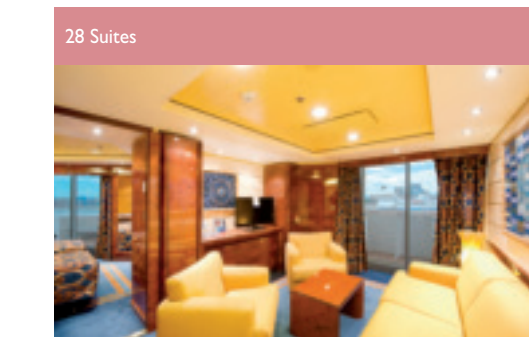

28 Suites
Suites with balcony or panoramic window
220 - 480 sq. ft. (220 - 447 sq. ft. stateroom + 0 - 33 sq. ft. balcony)
European king-size bed can be converted into two single beds.
Air conditioning, walk-in closet, bathroom with bathtub, interactive TV, telephone, Wi-Fi internet connection (for a fee), mini bar, safe deposit box.