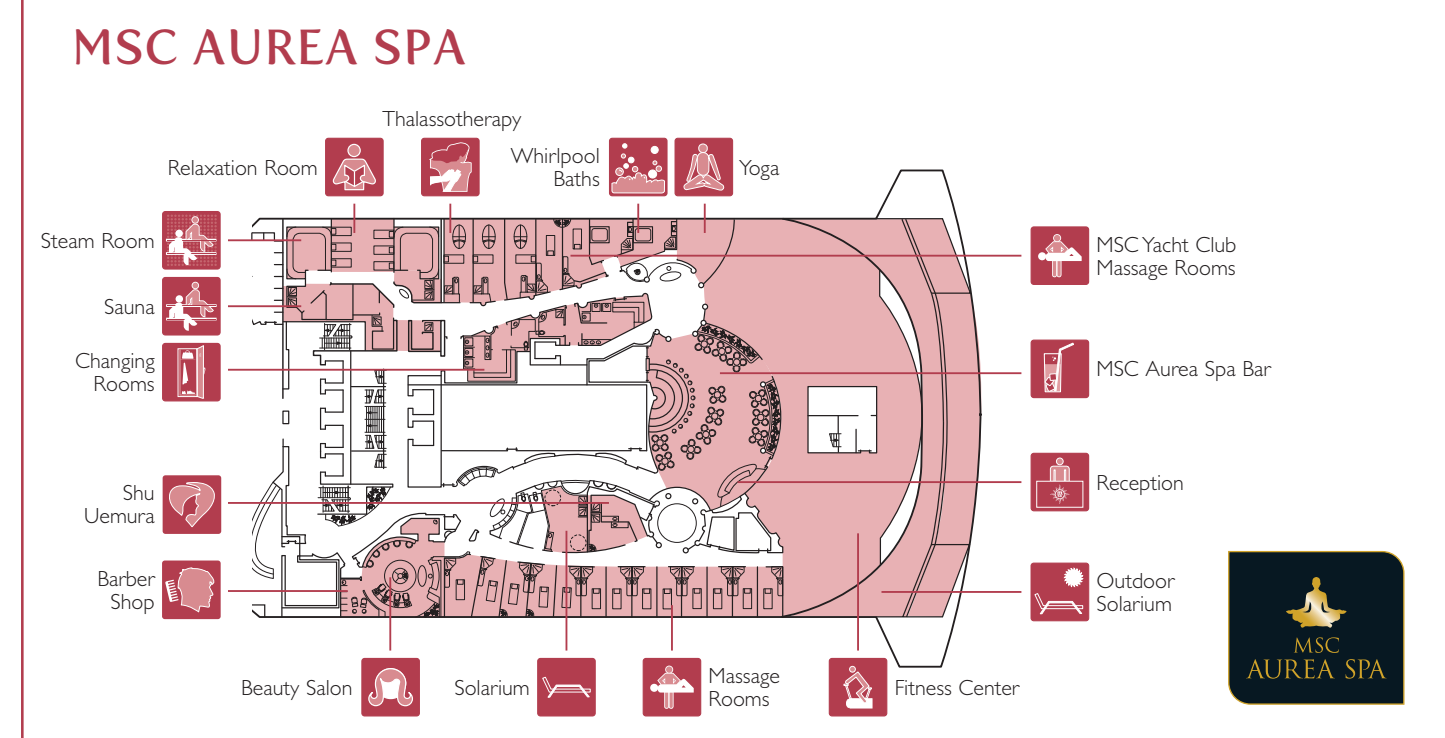

OUTDOOR BARS & POOL BARS	Seats	Use	Surface (sq. ft.)	Deck
TRITONE	97	Aqua Park bar, gelateria bar		14 Afrodite
POSEIDON		Aqua Park bar		14 Afrodite
LE SIRENE		Pool with retractable roof, bar	8,827	14 Afrodite
THE GARDEN BAR	17	Aft pool bar	57	15 Mercurio

RESORT	Seats	Use	Surface (sq. ft.)	Deck
AQUA PARK		Main pool with fountains and water jets	22,508	14 Afrodite
LE SIRENE		Pool with retractable roof, bar	8,827	14 Afrodite
THE GARDEN POOL		Aft pool	3,445	15 Mercurio
MSC AUREA SPA	48 (reception)	Balinese spa, beauty salon, barber shop, fitness center, bar	18,299	14 Afrodite
LE PRUE		Solarium, whirlpool baths	4,758	16 Urano
TOP 18 EXCLUSIVE SOLARIUM		Adults-only solarium, whirlpool bath	9,096	18 Elios
MSC SPORTS ARENA	120	Basketball, tennis court, volleyball	3,122	16 Urano
POWER WALKING TRACK		Power walking track		15 Mercurio
SHUFFLEBOARD		Shuffleboard	1,270	16 Urano
SKY & STARS	34	Conference room, library	893	16 Urano
BOWLING		Bowling (sports bar)	538	7 Apollo

KIDS & TEENS	Seats	Use	Surface (sq. ft.)	Deck
GRAFFITI'S	31	Teen disco	1,184	15 Mercurio
VIRTUAL WORLD		Teen video arcade	861	16 Urano
I PUFFI		Children's water park and play area	2,099	15 Mercurio
TEENS TOBOGA		Children / Teen waterslide		15 Mercurio / 16 Urano
LA CARAMELLA		Candy & confectionary shop	323	6 Zeus
VIDEO GAMES ARCADE		Video game room	592	6 Zeus